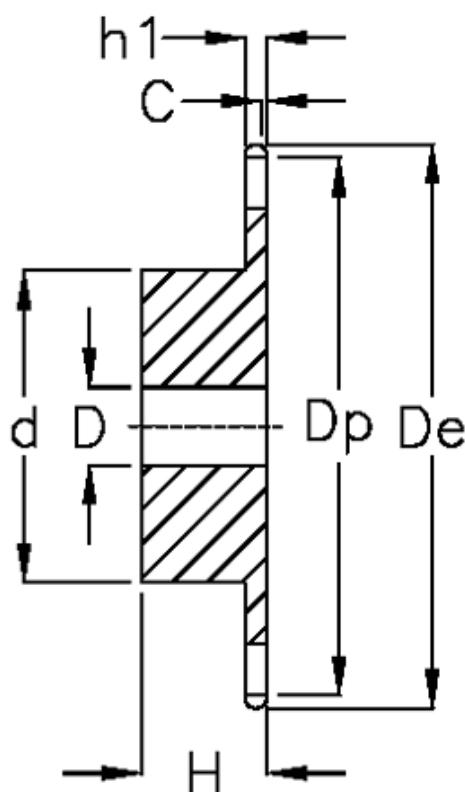

Article number: 616011008008

Description: Sprocket 16 B-1 Z=8 simplex
predrilled

Measures

C = 2.5
d = 42
D = $16 \pm 0,5$

De = 77
Dp = 66.37

For chain size = 1" x 17,02 mm

For chain type = 16 B-1

H = 35

h1 = 16.2

Number of teeth = 8